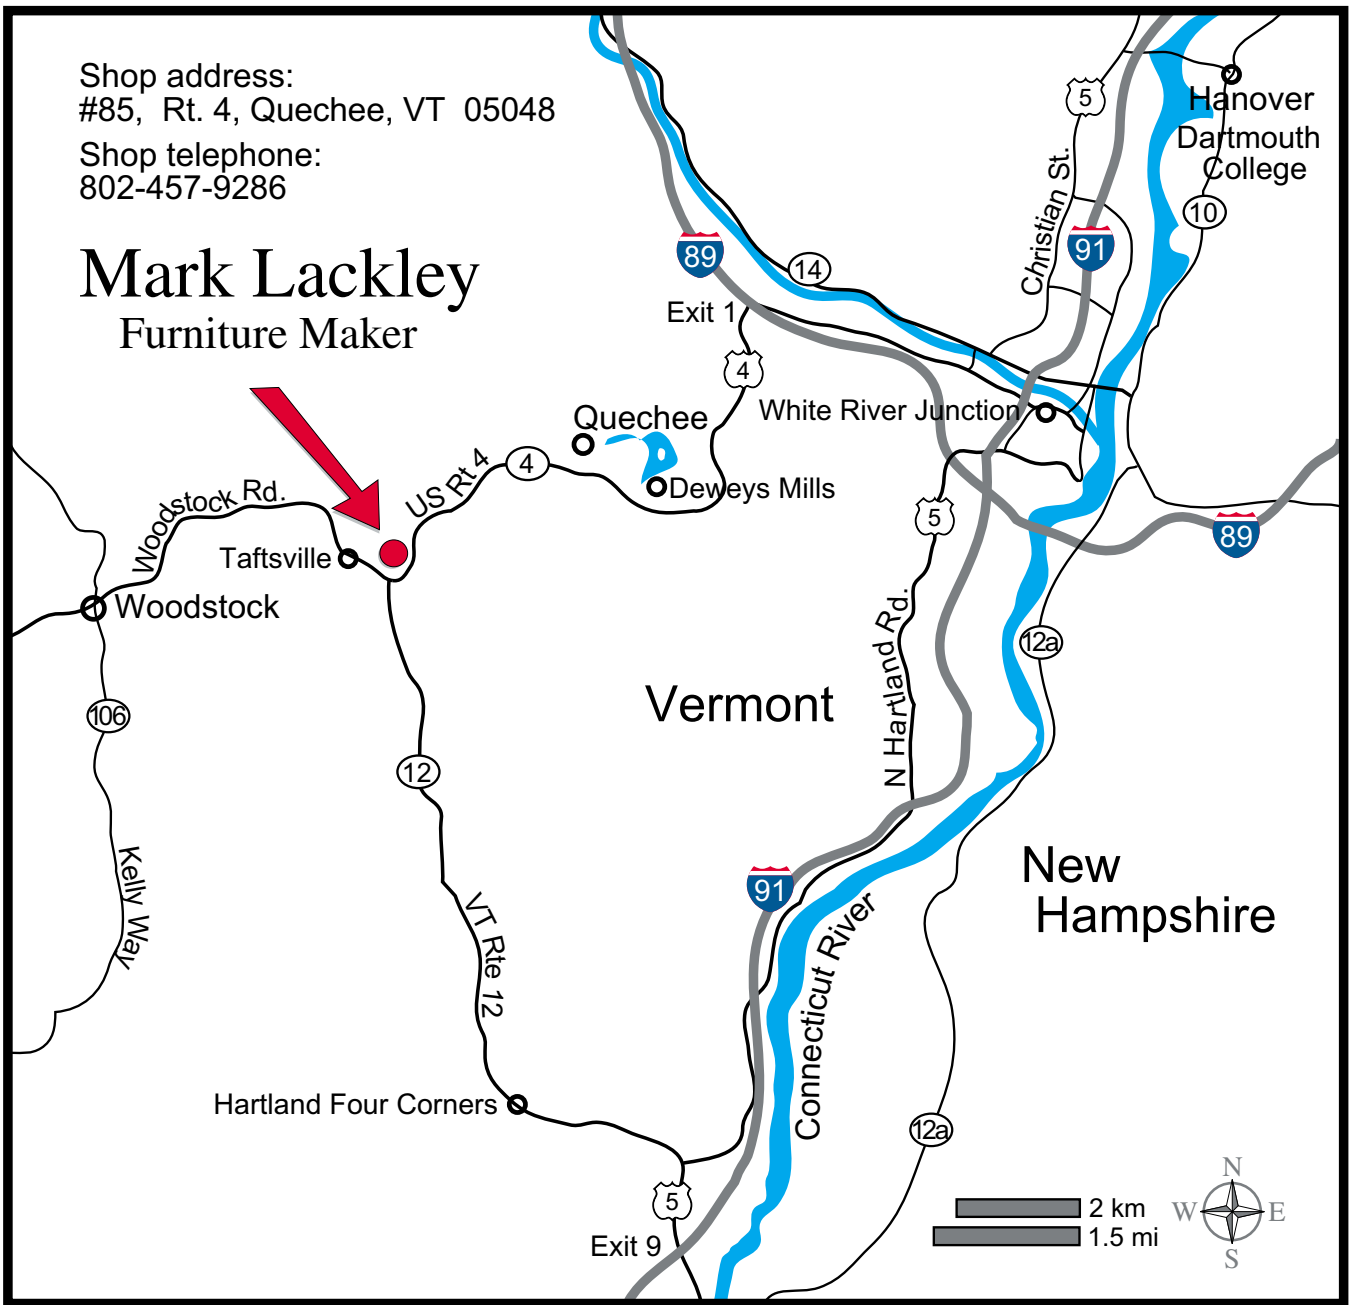

Shop address:
#85, Rt. 4, Quechee, VT 05048
Shop telephone:
802-457-9286

Mark Lackley Furniture Maker

Mark Lackley, Furniture Maker:

Shop address: #85, Rt. 4, Quechee, VT 05048.
Shop telephone: 802-457-9286
Mailing address: 18 College Hill, Woodstock, VT 05091
Office telephone: 802-457-1578
Email: Mark@Lackley.com
<http://www.lackley.com>